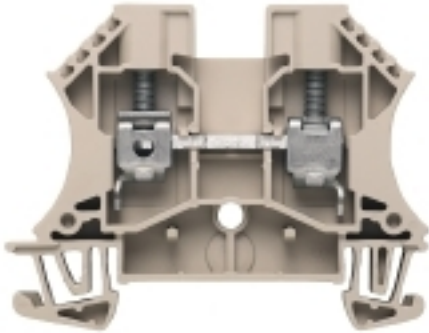

W-Series
WDU 6

Weidmüller Interface GmbH & Co. KG
Klingenbergstraße 16
D-32758 Detmold
Germany
Fon: +49 5231 14-0
Fax: +49 5231 14-292083
www.weidmueller.com

The versatile and extensive range of products - from 0.05 mm² to 300 mm² - means that you have diverse options for your applications at your disposal.

Hardened steel for mechanical strength and high-quality tinned copper for optimum conductivity. All materials comply with RoHS requirements and have been tested to current environment guidelines.

General ordering data

Type	WDU 6
Order No.	1020200000
Version	Feed-through terminal, Screw connection, 6 mm², 800 V, 41 A, Dark Beige
GTIN (EAN)	4008190163440
Qty.	100 pc(s).